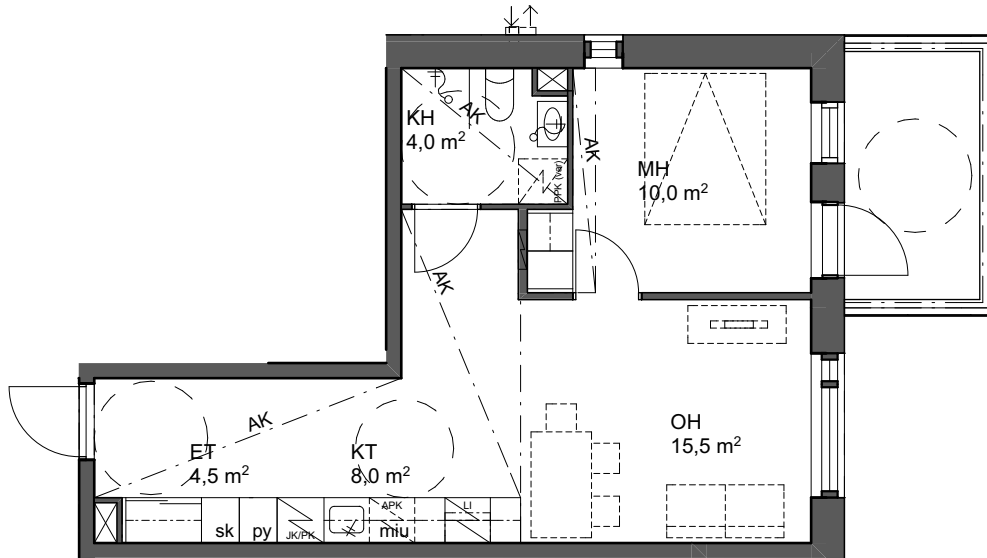

1:100

As Oy Lipporannan Lohi

2h+kt | 42,5 m²

A14 2. krs