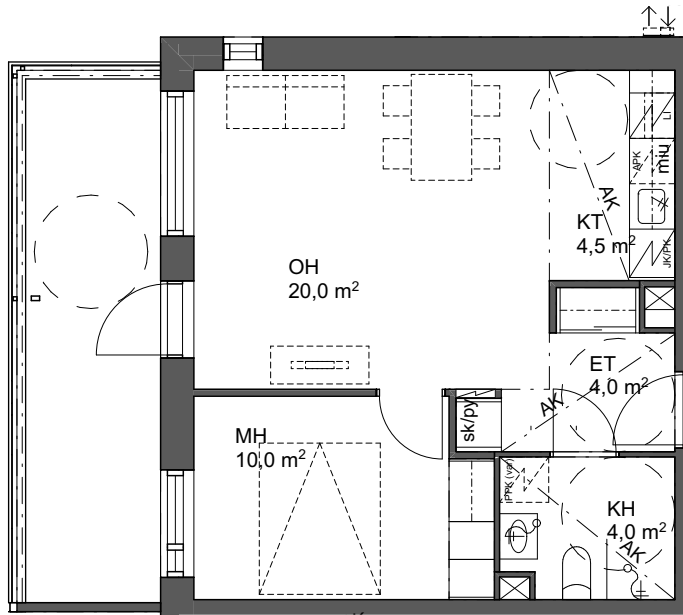

1:100

As Oy Lipporannan Lohi

2h+kt | 44,0 m²

A1 1. kerros