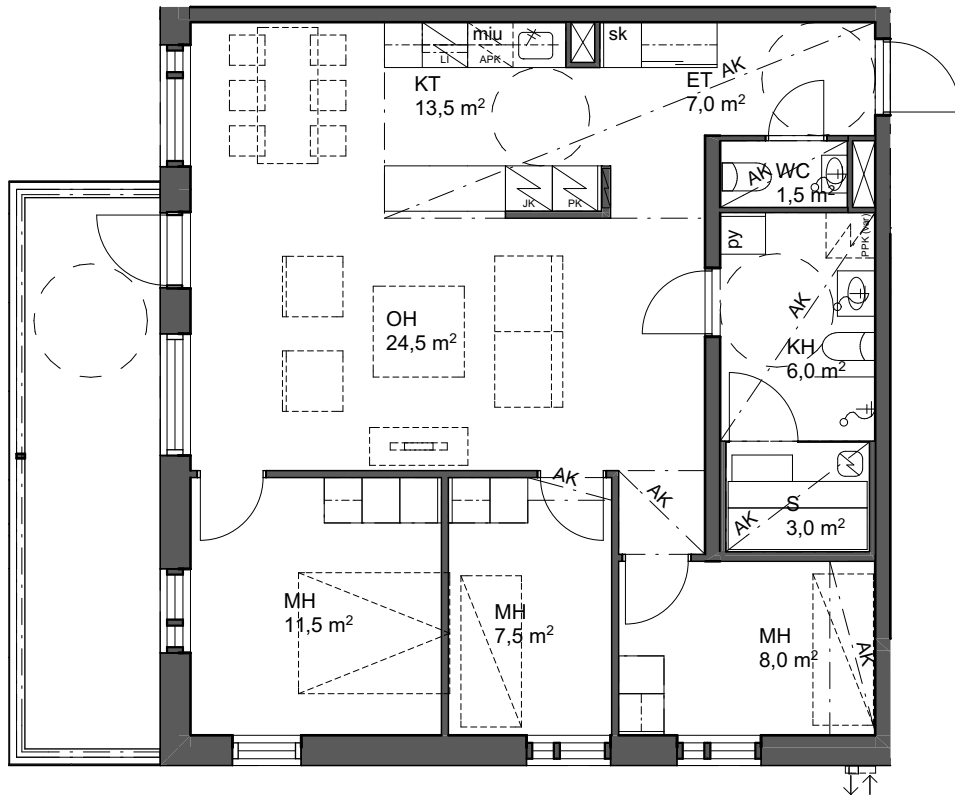

1:100

As Oy Lipporannan Lohi

4h+kt+s | 83,5 m²

A59 9. krs

A66 10. krs

A73 11. krs