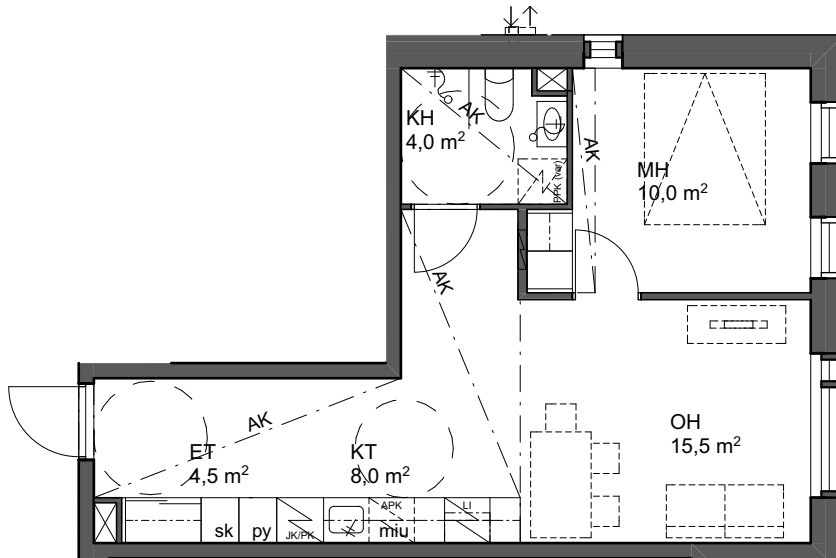

1:100

As Oy Lipporannan Lohi

2h+kt | 42,5 m<sup>2</sup>

A7 1. krs