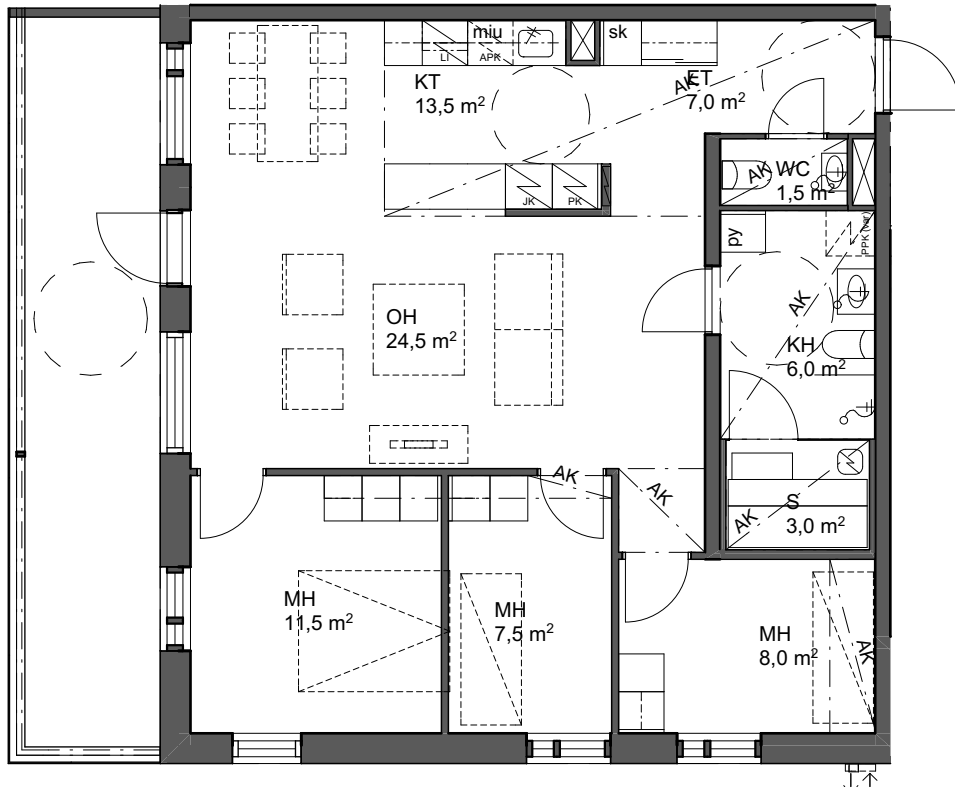

1:100

As Oy Lipporannan Lohi

4h+kt+s | 83,5 m<sup>2</sup>

A80 12. krs

A87 13. krs

A94 14. krs