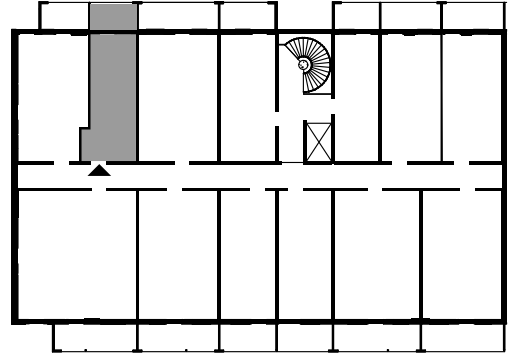

As Oy Madetojanaukio 1

1h+kk | 26,0 m²

B10 2. KRS

POHJAKAAVIO 1:500