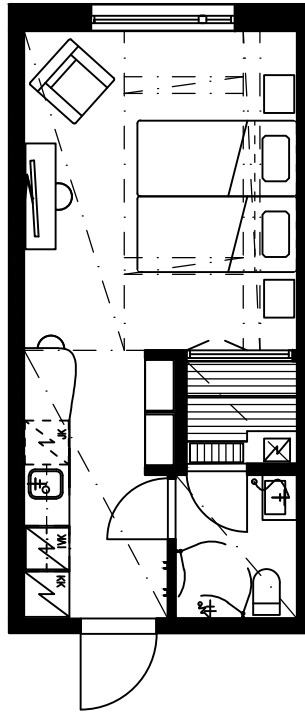

1:100

RukaValley28 Studio

1h+kh+s

28,0 m²

2 krs:

202

203

211

214

217

228