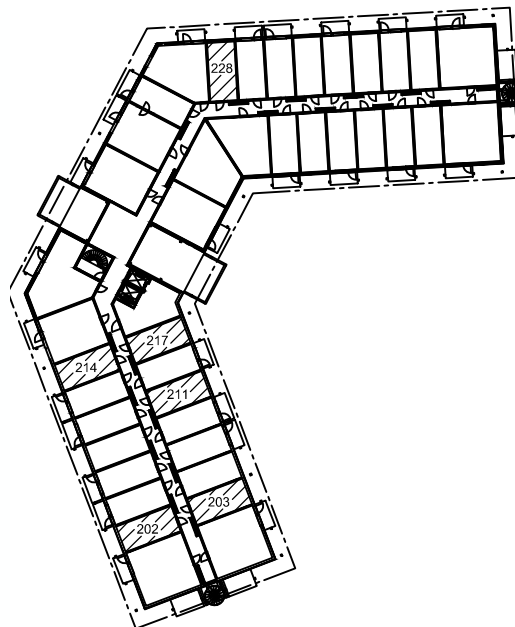

1:100

RukaValley28 Studio

1h+kh+s

28,0 m²

2 krs:

202

203

211

214

217

228