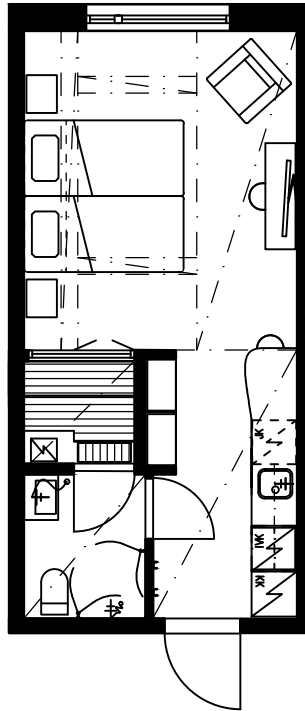

1:100

RukaValley28 Studio

**1h+kh+s**

28,0 m<sup>2</sup>

2 krs:

205

208

227

231

234

235

238

242