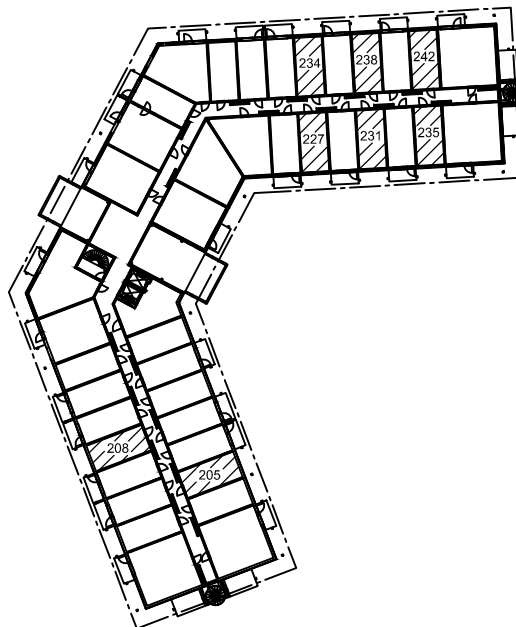

1:100

RukaValley28 Studio

**1h+kh+s**

28,0 m<sup>2</sup>

2 krs:

205

208

227

231

234

235

238

242