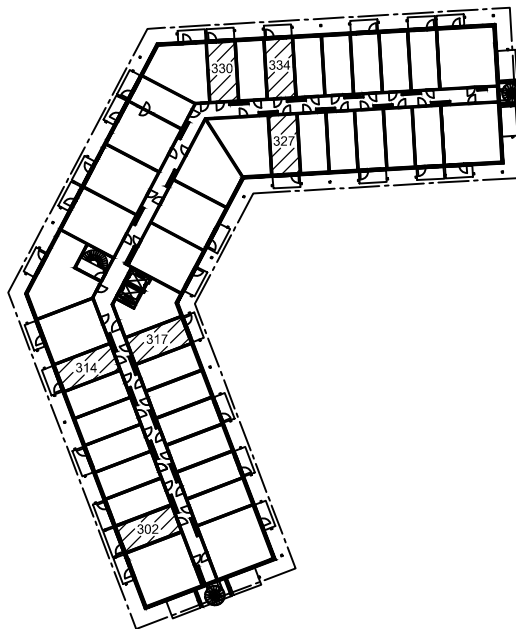

0 1 2 3 4 5

1:100

RukaValley28 Lux

1h+kh+s+p

28,0 m²

3 krs:

317

326