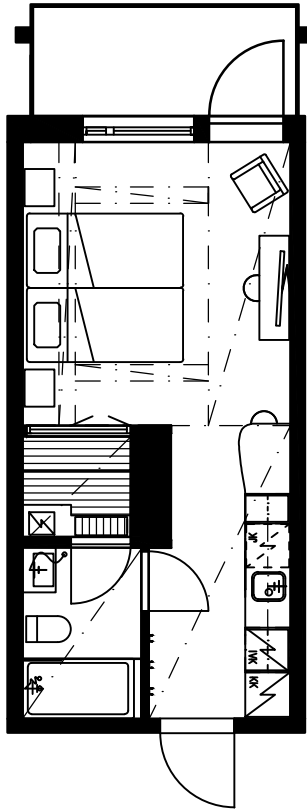

0 1 2 3 4 5

1:100

RukaValley28 Lux

1h+kh+s+p

28,0 m²

3 krs:

304

305

308

309

333

337

340

344