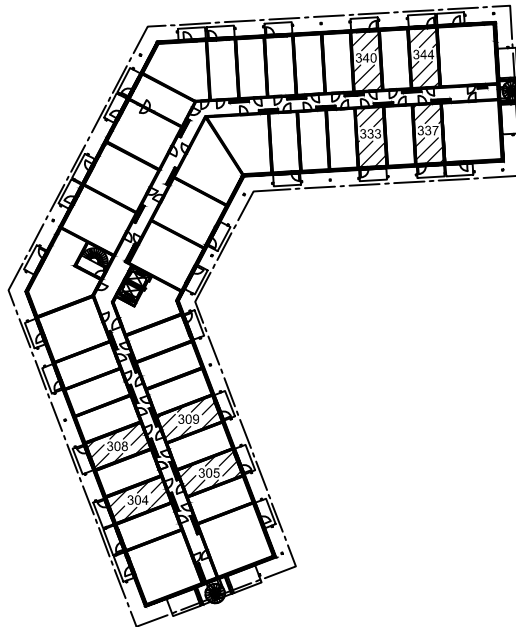

0 1 2 3 4 5

1:100

RukaValley28 Lux

1h+kh+s+p

28,0 m²

3 krs:

304

305

308

309

333

337

340

344