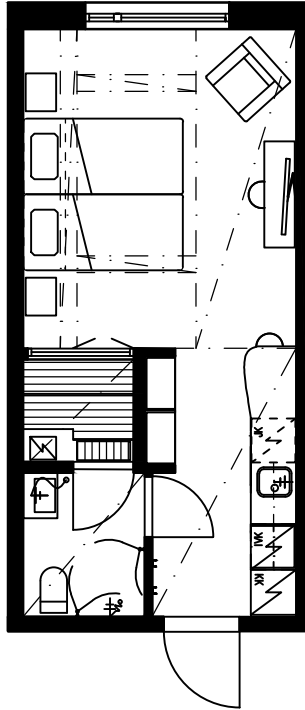

1:100

RukaValley28 Studio

**1h+kh+s**

28,0 m<sup>2</sup>

3 krs:

312

315

329