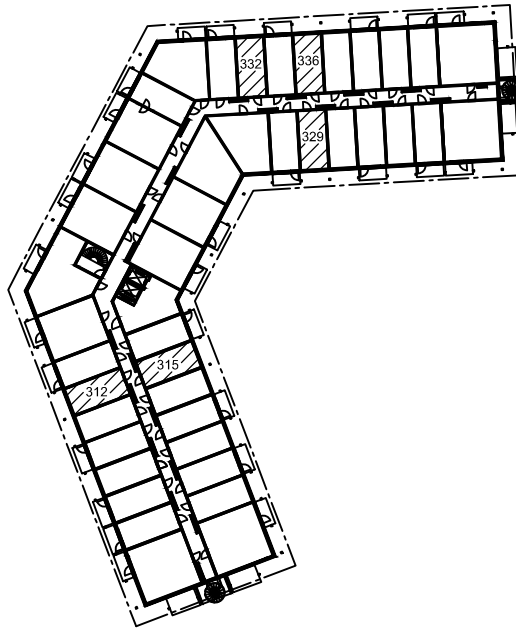

1:100

RukaValley28 Studio

**1h+kh+s**

28,0 m<sup>2</sup>

3 krs:

312

315

329

332

336